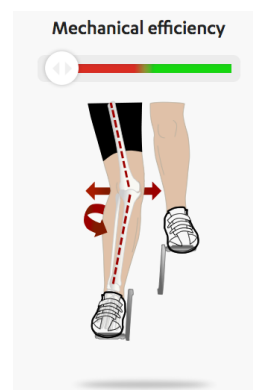

The powerful connection to a bike starts at the feet.

Customise the connection of your patients bike to direct power to the pedals in confidence.

801 Cycle Firm Density Full Length - Black

- Improves shoe fit and keeps feet comfortable during long rides - particularly when using higher gears and on hilly, long rides
- Achieve mechanical efficiency of the foot and leg
- Super lightweight at 19 grams, adding minimal weight to the rotating mass
- Durable
- Designed for all types of cyclists and cycle shoes:
 - Competitive professionals seeking performance enhancement
 - Daily commutes or weekend excursions for added comfort
 - All road cyclists, mountain bikers, triathletes and track cyclists
- Keep feet more insulated in cold conditions - from vents under the shoe
- Developed by podiatrists and tested by a variety of cyclists, in a wide variety of cycle shoes

FT801-1	Extra Extra Small	♀ 4-5	♂ 4-5	23cm*
FT801-2	Extra Small	♀ 5½-6	♂ 5½-7	25cm*
FT801-3	Small	♀ 6½-7½	♂ 7½-9	26cm*
FT801-4	Medium	♀ 8-9	♂ 9½-10½	28cm*
FT801-5	Large	♀ 9½-10½	♂ 11-12	29.5cm*
FT801-6	Extra Large	♀ 11-12½	♂ ---	31cm*
FT801-7	Extra Extra Large	♀ 13-15	♂ ---	33cm*