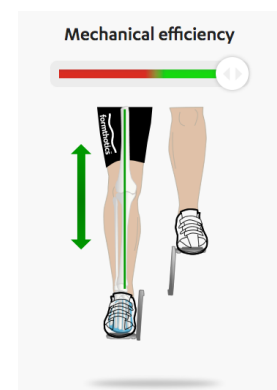

The powerful connection to a bike starts at the feet.

Customise the connection of your patients bike to direct power to the pedals in confidence.

801 Cycle Firm Density Full Length - Black

- Improves shoe fit and keeps feet comfortable during long rides - particularly when using higher gears and on hilly, long rides
- Achieve mechanical efficiency of the foot and leg
- Super lightweight at 19 grams, adding minimal weight to the rotating mass
- Durable
- Designed for all types of cyclists and cycle shoes:
 - Competitive professionals seeking performance enhancement
 - Daily commutes or weekend excursions for added comfort
 - All road cyclists, mountain bikers, triathletes and track cyclists
- Keep feet more insulated in cold conditions - from vents under the shoe
- Developed by podiatrists and tested by a variety of cyclists, in a wide variety of cycle shoes

FT801-1	Extra Extra Small	♀ 4-5	♂ 4-5	23cm*
FT801-2	Extra Small	♀ 5½-6	♂ 5½-7	25cm*
FT801-3	Small	♀ 6½-7½	♂ 7½-9	26cm*
FT801-4	Medium	♀ 8-9	♂ 9½-10½	28cm*
FT801-5	Large	♀ 9½-10½	♂ 11-12	29.5cm*
FT801-6	Extra Large	♀ 11-12½	♂ ---	31cm*
FT801-7	Extra Extra Large	♀ 13-15	♂ ---	33cm*