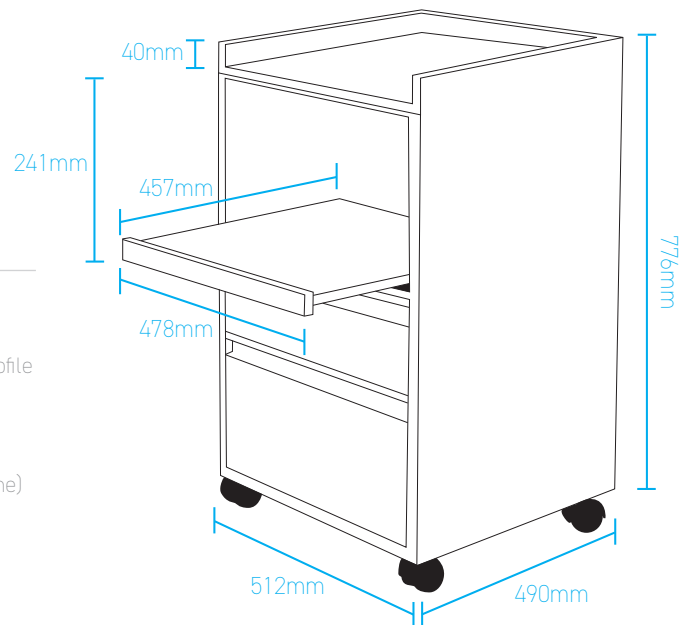

MINI Milpara Podiatry Cabinet

A slimmer version of the Milpara Podiatry Cabinet suitable for smaller treatment rooms, the Milpara MINI Podiatry Cabinet has castors, two small drawers, and a glide out tray to suit most podiatry drills. All drawers are on runners and are fully melamine lined for easy cleaning. Supplied fully assembled and ready to use.

CABINET3W Mini - White

CABINET3WS Mini - White with S/S Top

Log-in to www.briggatemedical.com for pricing

- Australian laminate
- Australian aluminum handle profile
- Australian stainless steel
- Australian castors
- European SOFT-CLOSE sliders
- Handcrafted by Peter (Melbourne)

Delivery fees may apply depending on delivery destination and courier service required.