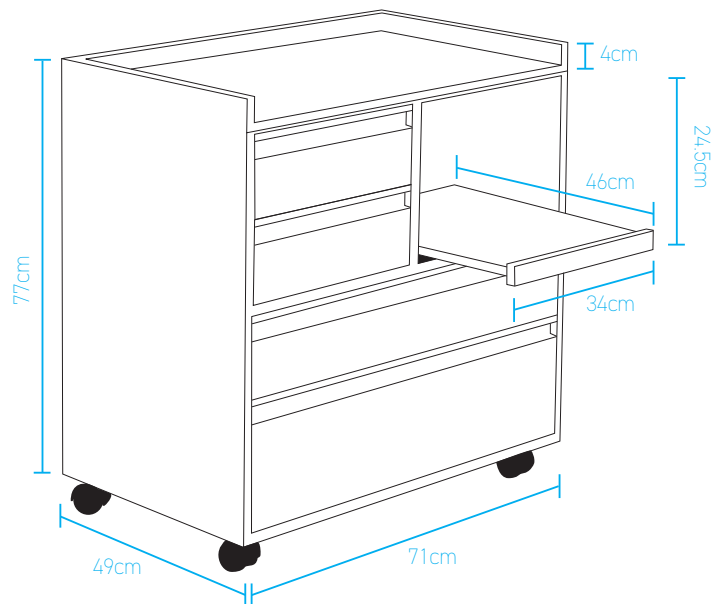

briggatemedicalcompany

Supporting Podiatrists with integrity and trust since 1987

(03) 8586 7800 (Melb. Metro)

1800 33 4142 (Free Call)

briggate@briggate.com.au

www.briggatemedical.com