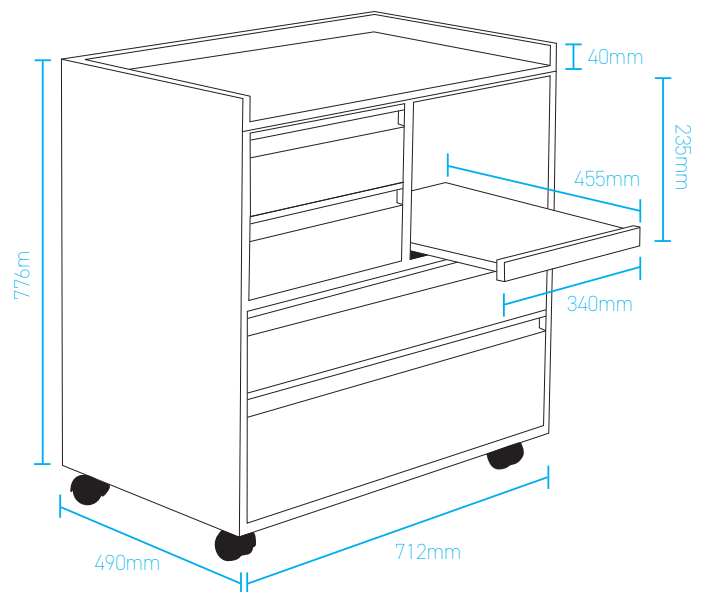

Delivery fees may apply depending on delivery destination and courier service required.

briggatemedicalcompany

Supporting Podiatrists with integrity and trust since 1987

(03) 8586 7800 (Melb. Metro)

1800 33 4142 (Free Call)

briggate@briggate.com.au

www.briggatemedical.com