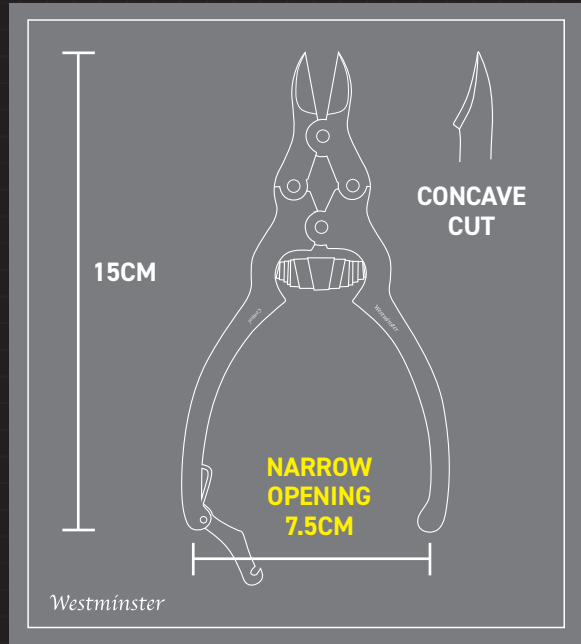

# Westminster Double Action Range

### STRAIGHT