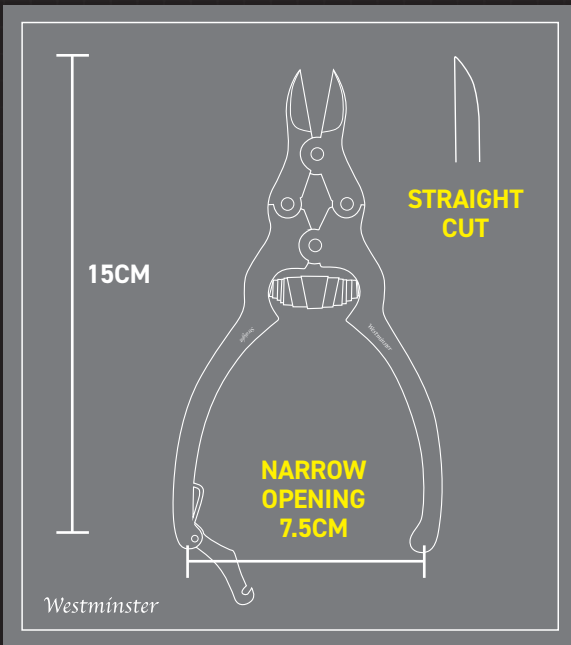

# Westminster Double Action Range

## COMPARISON CHART

### STRAIGHT