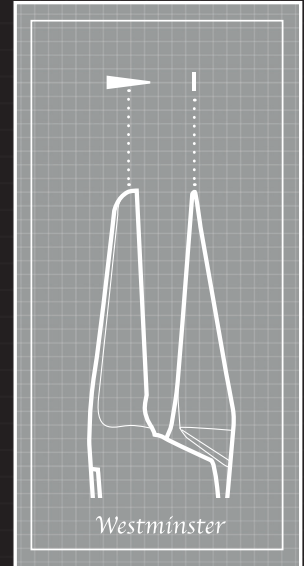

Westminster Thwaite Nipper Range

COMPARISON CHART

Westminster

THWAITE - NS130

- Thwaite Nail Splitter
- Double Spring
- 13cm

ELEG-NS130

FLAT/SHARP CUTTING EDGE

Westminster

THWAITE - T130

- Thwaite Nail Splitter
- Double Spring
- 13cm

ELEG-T130

ROUND/SHARP CUTTING EDGE

briggatemedicalcompany

Supporting Podiatrists with integrity and trust since 1987

(03) 8586 7800 (Melb. Metro)