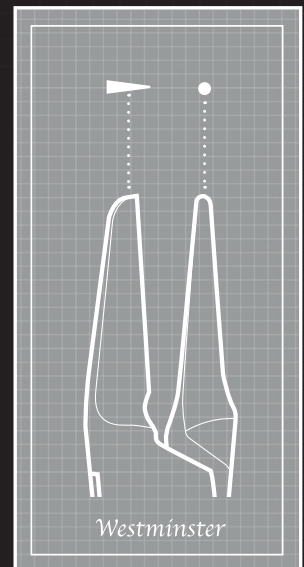

Westminster Thwaite Nipper Range

COMPARISON CHART

Westminster

THWAITE - NS130

- Thwaite Nail Splitter
- Double Spring
- 13cm

ELEG-NS130

FLAT/SHARP CUTTING EDGE

Westminster

THWAITE - T130

- Thwaite Nail Splitter
- Double Spring
- 13cm

ELEG-T130

ROUND/SHARP CUTTING EDGE

briggatemedicalcompany

Supporting Podiatrists with integrity and trust since 1987

(03) 8586 7800 (Melb. Metro)