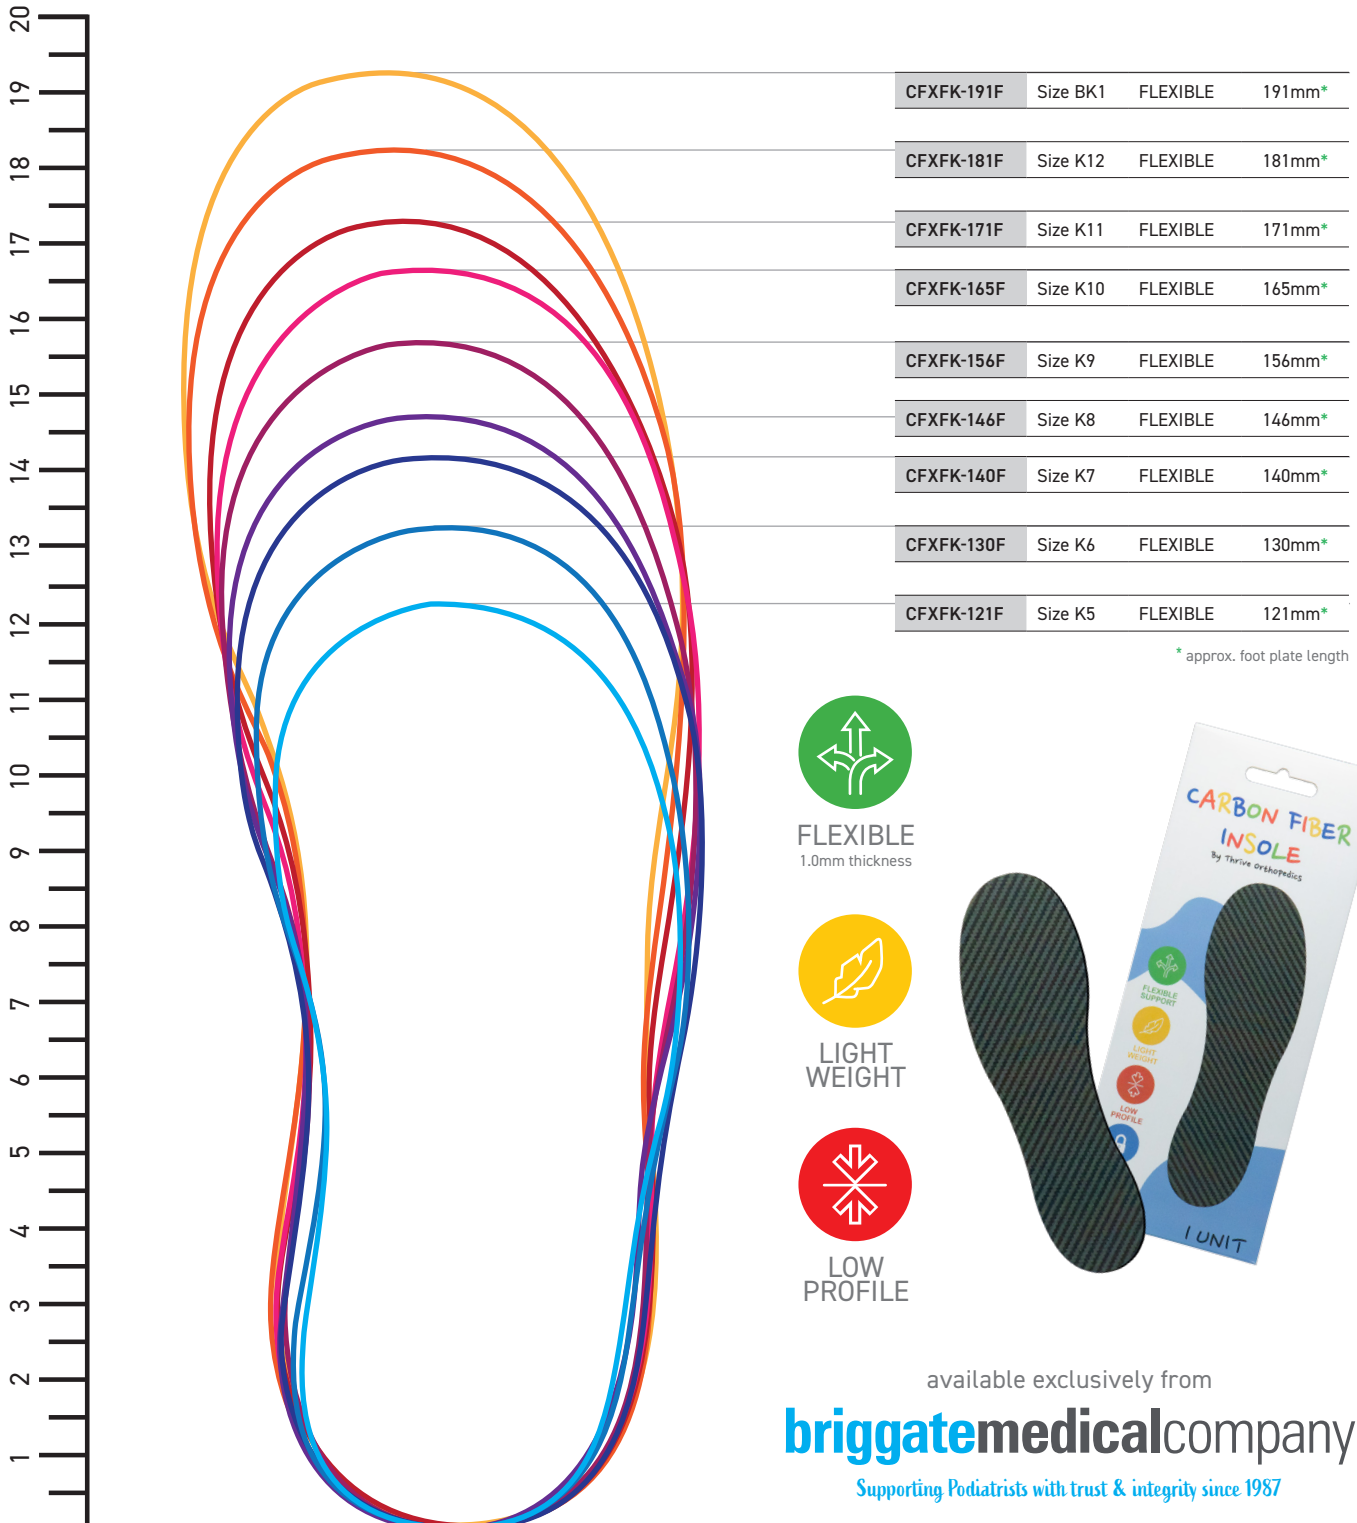

X-GLIDE

PEDIATRIC

CARBON FIBRE FOOT PLATES

SIZE GUIDE

FLEXIBLE
1.0mm thickness

LIGHT
WEIGHT

LOW
PROFILE

available exclusively from

briggatemedicalcompany

Supporting Podiatrists with trust & integrity since 1987

SCALE 1:1